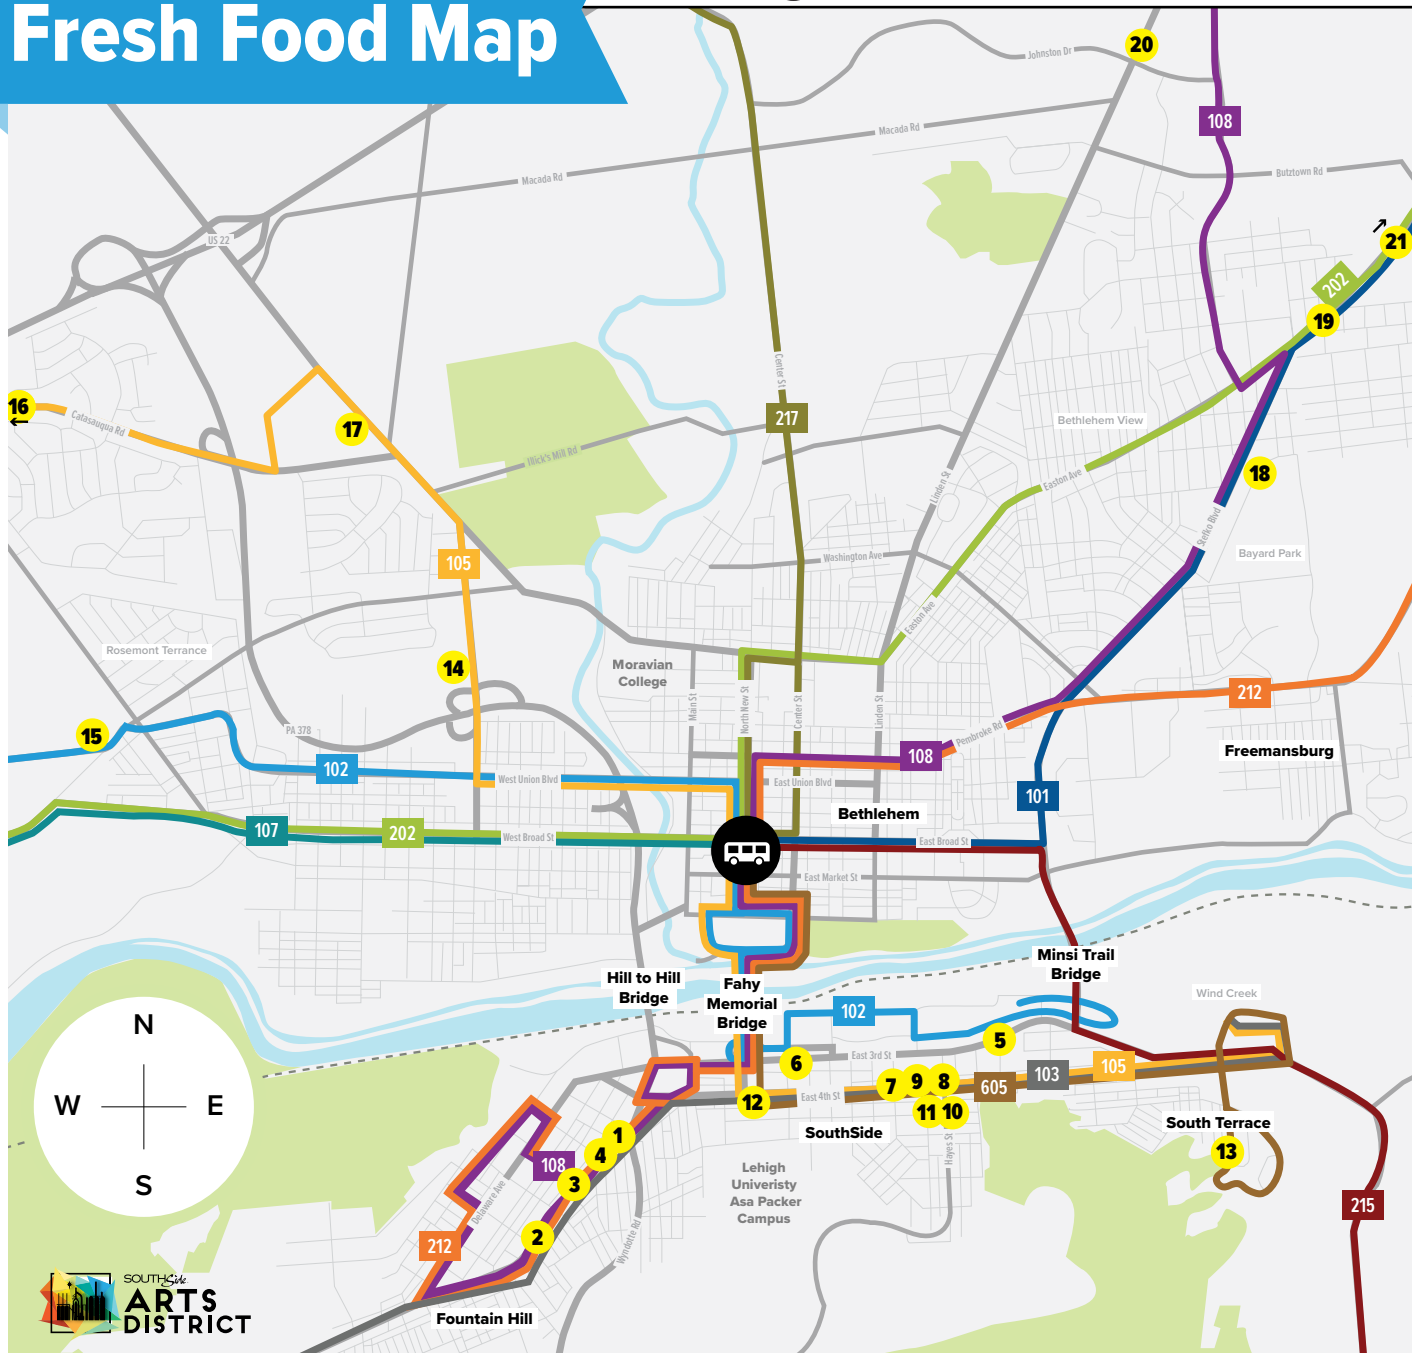

SOUTHSIDE ARTS DISTRICT

Fresh Food Map

LANTA BUS
LINE KEY

- 215
- 212
- 102
- 108
- 605
- 105
- 202
- 107
- 103
- 101

- 1. La Bodeguita**
540 Broadway,
Bethlehem, PA, 18015

■ ■ ■
- 2. La Plaza Grocery**
960 Broadway,
Bethlehem, PA, 18015

■ ■ ■
- 3. Berroa's Grocery & Deli**
725 Broadway,
Bethlehem, PA, 18015
- 4. 5 Point Mini Market & Deli**
556 Broadway,
Bethlehem, PA 18015
- 5. La Favorita Grocery Store**
1053 E 3rd Street,
Bethlehem, PA, 18015
- 6. Ctown Supermarket**
230, E 3rd Street,
Bethlehem, PA 18015

■
- 7. Antillana Meat Market**
702 E 4th Street,
Bethlehem, PA, 18015
- 8. Lopes Seafood & Market**
833 E 4th Street
Bethlehem, PA, 18015

■ ■
- 9. Nieves Spanish Grocery**
744 E 4th Street,
Bethlehem, PA, 18015

■
- 18. Valley Farm Market**
1880 Stefko Boulevard,
Bethlehem, PA, 18017

■ ■
- 19. Giant Easton Ave**
2918 Easton Avenue,
Bethlehem, PA, 18017

■ ■
- 20. AZAR**
3131 Linden Street,
Bethlehem, PA, 18017
- 21. ALDI Easton Ave**
3050 Easton Ave
Bethlehem, PA, 18017
(actual location not pictured)